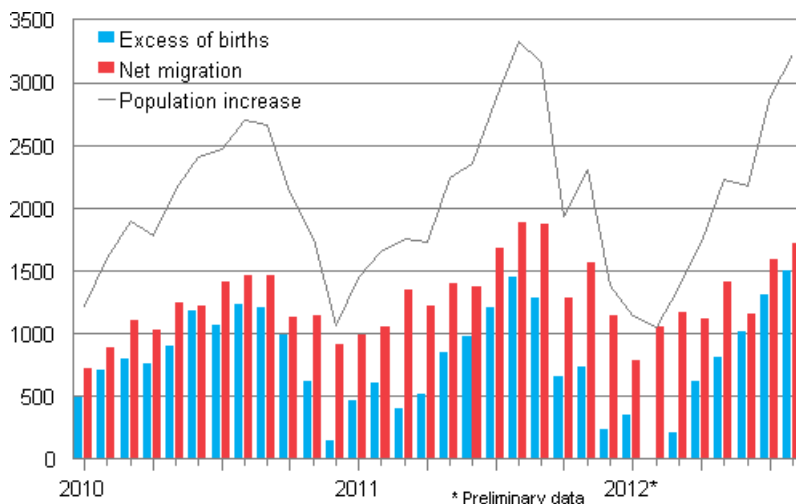

Preliminary population statistics

2012, August

Finland's preliminary population figure 5,417,098 at the end of August

According to Statistics Finland's preliminary data, Finland's population at the end of August was 5,417,098. Over the January to August period, Finland's population increased by 15,850 persons, which is 1,550 lower than in the respective period of one year previously. The main reason for the population increase was migration gain from abroad: the number of immigrants was 10,000 higher than that of emigrants. Natural population growth, or excess of births to deaths, was 5,850 persons.

Population increase by month 2010–2012*

According to the preliminary statistics for the January to August period, 19,050 persons immigrated to Finland from abroad and 9,050 persons emigrated from Finland. The number of immigrants was 250 lower and the number of emigrants 650 higher than in the corresponding period of the previous year. In all, 5,550 of the immigrants and 6,250 of the emigrants were Finnish citizens.

During the January to August period, 40,450 children were born, which is as many as in the corresponding period of 2011. The number of deaths was 34,600, which is 650 higher than one year earlier.

According to the preliminary data, the number of inter-municipal migrations totalled 188,300 over the January to August period. Compared with the previous January to August period, the decrease was 1,150 migrations according to the municipal division of 2012.