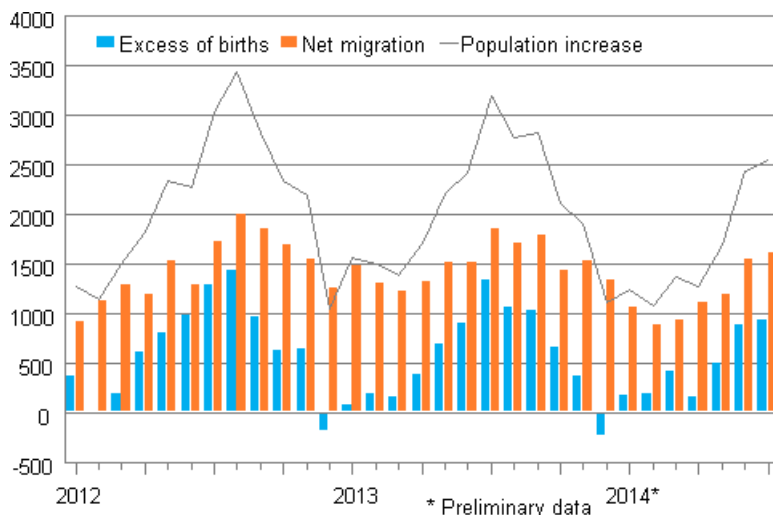

Preliminary population statistics

2014, July

Finland's preliminary population figure 5,462,939 at the end of July

According to Statistics Finland's preliminary data, Finland's population at the end of July was 5,462,939. Over the January to July period, Finland's population increased by 11,670 persons, which is 2,330 persons fewer than for the corresponding period of the year before. The main reason for the population increase was migration gain from abroad: the number of immigrants was 8,370 higher than that of emigrants. Natural population growth, or excess of births to deaths, was 3,300 persons.

Population increase by month 2012–2014*

According to the preliminary statistics for the January to July period, 15,740 persons immigrated to Finland from abroad and 7,370 persons emigrated from Finland. The number of immigrants was 1,660 lower and the number of emigrants 210 higher than in the corresponding period of the previous year. In all, 4,770 of the immigrants and 4,750 of the emigrants were Finnish citizens.

During the January to July period, 33,720 children were born, which is 520 children fewer than in the corresponding period of 2013. The number of deaths was 30,420, which is 60 lower than one year earlier.

According to the preliminary data, the number of inter-municipal migrations totalled 140,170 over the January to July period. Compared with the previous January to July period, the decrease was 2,260 migrations according to the municipal division of 2014.