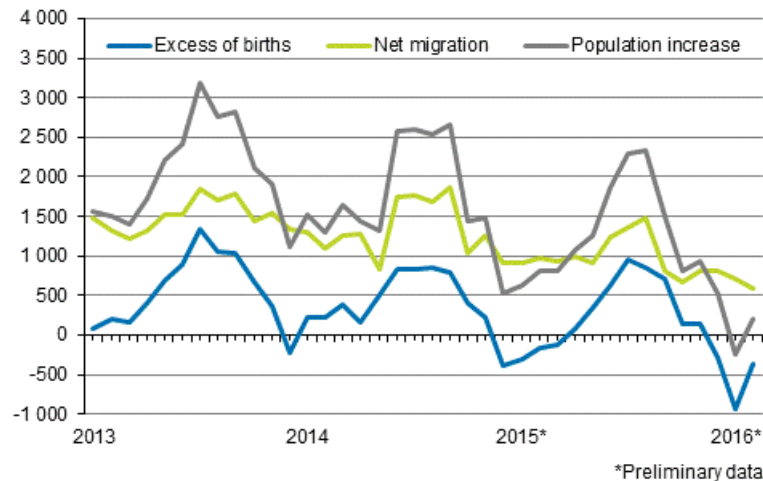

# Preliminary population statistics

2016, February

## Finland's preliminary population figure 5,487,616 at the end of February

According to Statistics Finland's preliminary data, Finland's population was 5,487,616 at the end of February. Our country's population decreased by 31 persons during January-February. The reason for the population decrease was the negative excess of births, as the number of births was 1,310 lower than that of deaths. Migration gain from abroad was positive, since immigration exceeded emigration by 1,279.

### Population increase by month 2013–2016\*

During January-February, 8,472 children were born, which was 330 fewer than in the corresponding period in 2015. The number of deaths was 9,782, which is 522 higher than one year earlier.

According to the preliminary statistics for February, 3,825 persons immigrated to Finland from abroad and 2,546 persons emigrated from Finland. The number of immigrants was 179 lower and the number of emigrants 435 higher than in the corresponding period of the previous year. In all, 1,061 of the immigrants and 1,801 of the emigrants were Finnish citizens.