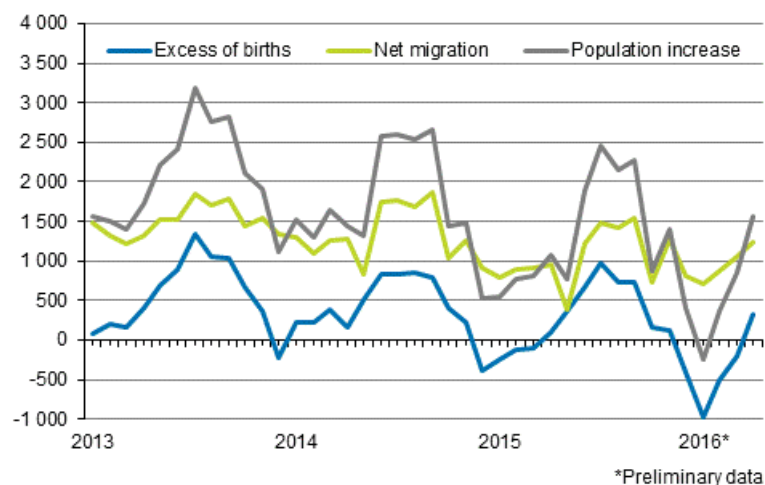

Preliminary population statistics

2016, April

Finland's preliminary population figure 5,489,821 at the end of April

According to Statistics Finland's preliminary data, Finland's population was 5,489,821 at the end of April. Our country's population increased by 2,513 persons during January-April. The reason for the increase was migration gain from abroad, since immigration exceeded emigration by 3,873. The number of births was 1,360 lower than that of deaths.

Population increase by month 2013–2016*

During January-April, 17,429 children were born, which is 671 fewer than in the corresponding period in 2015. The number of deaths was 18,789, which is 339 higher than one year earlier.

According to the preliminary statistics for April, 8,458 persons immigrated to Finland from abroad and 4,585 persons emigrated from Finland. The number of immigrants was 389 higher and the number of emigrants 64 higher than in the corresponding period of the previous year. In all, 1,990 of the immigrants and 3,157 of the emigrants were Finnish citizens.

According to the preliminary data, the number of inter-municipal migrations totalled 72,458 during January-April. Compared with the previous January-April, the decrease was 1,761 migrations according to the municipal division of 2016.