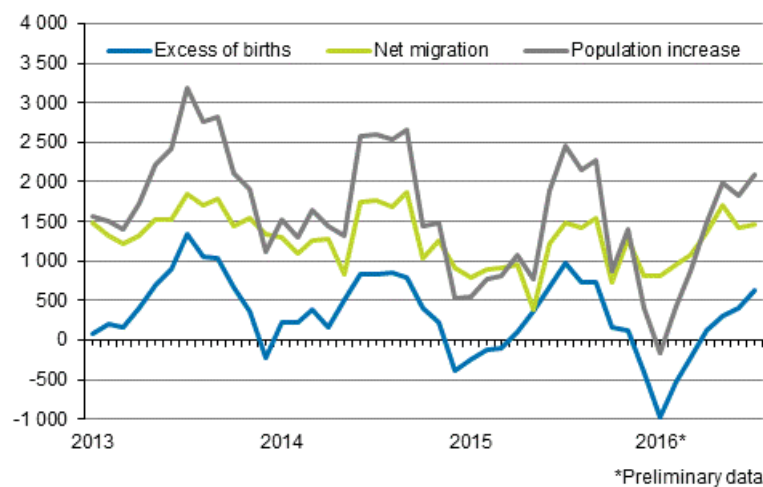

Preliminary population statistics

2016, July

Finland's preliminary population figure 5,495,830 at the end of July

According to Statistics Finland's preliminary data, Finland's population was 5,495,830 at the end of July. Our country's population increased by 8,522 persons during January-July. The reason for the increase was migration gain from abroad, since immigration exceeded emigration by 8,801. The number of births was 279 lower than that of deaths.

Population increase by month 2013–2016*

During January-July, 31,119 children were born, which is 1,320 fewer than in the corresponding period in 2015. The number of deaths was 31,398, which is 626 higher than one year earlier.

According to the preliminary statistics for July, 16,540 persons immigrated to Finland from abroad and 7,739 persons emigrated from Finland. The number of immigrants was 1,333 higher and the number of emigrants 824 less than in the corresponding period of the previous year. In all, 4,603 of the immigrants and 5,163 of the emigrants were Finnish citizens.

According to the preliminary data, the number of inter-municipal migrations totalled 147,007 during January-July. Compared with the previous January-July, the decrease was 2,174 migrations according to the municipal division of 2016.