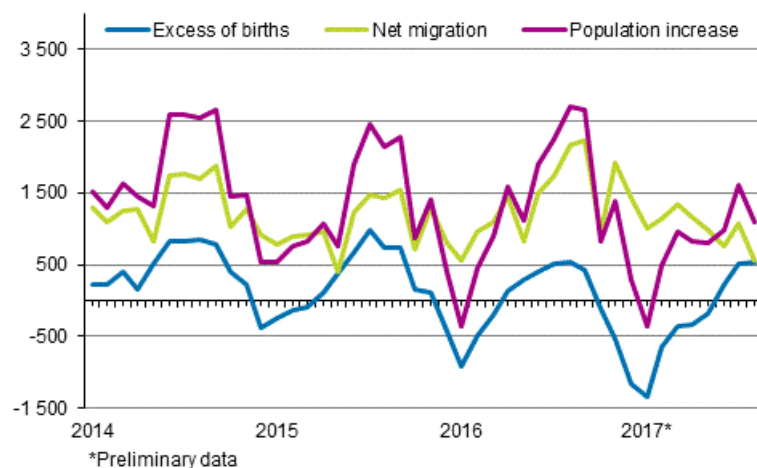

Preliminary population statistics

2017, August

Finland's preliminary population figure 5,509,717 at the end of August

New releases will not be produced on preliminary population statistics any more in 2017. Revised figures concerning 2017 will be released at a later date to be announced separately.

According to Statistics Finland's preliminary data, Finland's population was 5,509,717 at the end of August. Our country's population increased by 6,420 persons during January-August. The reason for the increase was migration gain from abroad, since immigration exceeded emigration by 8,005. The number of births was 1,585 lower than that of deaths.

Population increase by month 2014–2017*

During January-August, 34,117 children were born, which is 1,859 fewer than in the corresponding period in 2016. The number of deaths was 35,702, which is 15 lower than one year earlier.