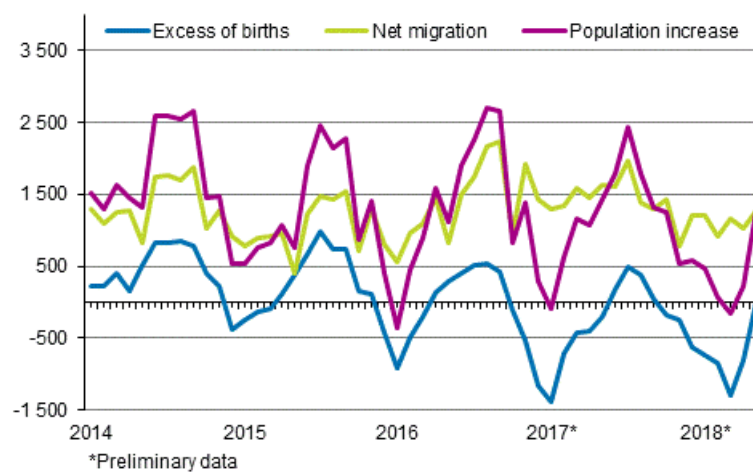

Preliminary population statistics

2018, May

Finland's preliminary population figure 5,514,997 at the end of May

According to Statistics Finland's preliminary data, Finland's population was 5,514,997 at the end of May. Our country's population increased by 1,867 persons during January-May. The reason for the increase was migration gain from abroad, since immigration exceeded emigration by 5,578. The number of births was 3,711 lower than that of deaths.

Population increase by month 2014–2018*

During January-May, 19,694 children were born, which is 780 fewer than in the corresponding period in 2017. The number of deaths was 23,405, which is 176 lower than one year earlier.

According to the preliminary statistics for May, 11,204 persons immigrated to Finland from abroad and 5,626 persons emigrated from Finland. The number of immigrants was 978 lower and the number of emigrants 756 higher than in the corresponding period of the previous year. In all, 2,928 of the immigrants and 3,600 of the emigrants were Finnish citizens.