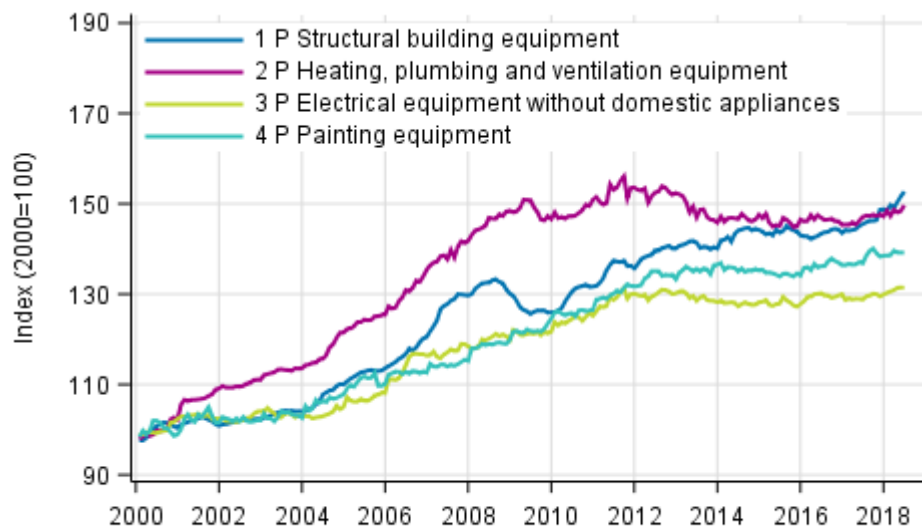

Appendix figure 2. Index clause sub-indices P 2000=100

Source: Statistics Finland