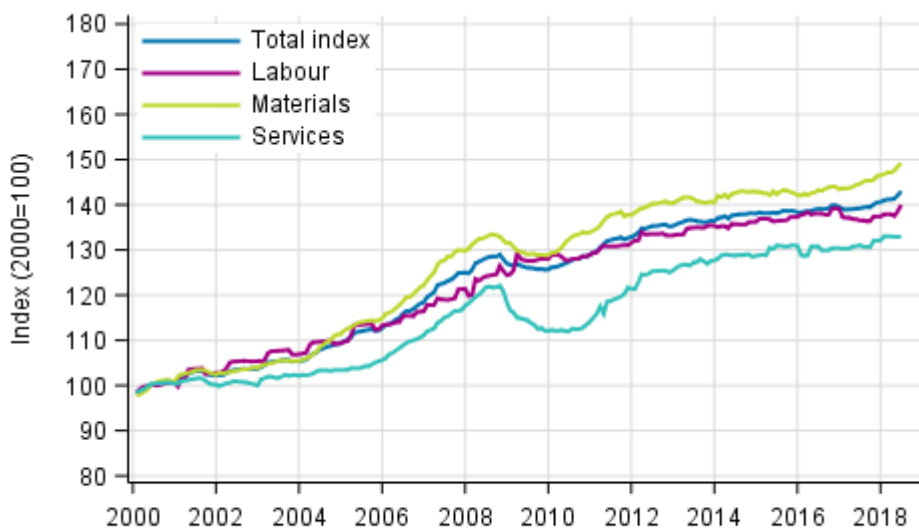

Building cost index

2018, June

Building costs rose by 2.7 per cent in June year-on-year

According to Statistics Finland, building costs rose by 2.7 per cent in June 2018 compared with the previous year's June. The prices of materials went up by 3.2 per cent, those of services by 1.4 per cent and those of labour inputs by 2.5 per cent compared with June 2017. The contractual pay increases made during 2018 were visible in the price development of labour inputs.

Long term development of the Building Cost Index

Source: Statistics Finland

From May to June, the total index of building costs increased by 0.7 per cent. The prices of labour inputs went up by one per cent over the month and the prices of materials by 0.5 per cent. The prices of services remained unchanged from the previous month.