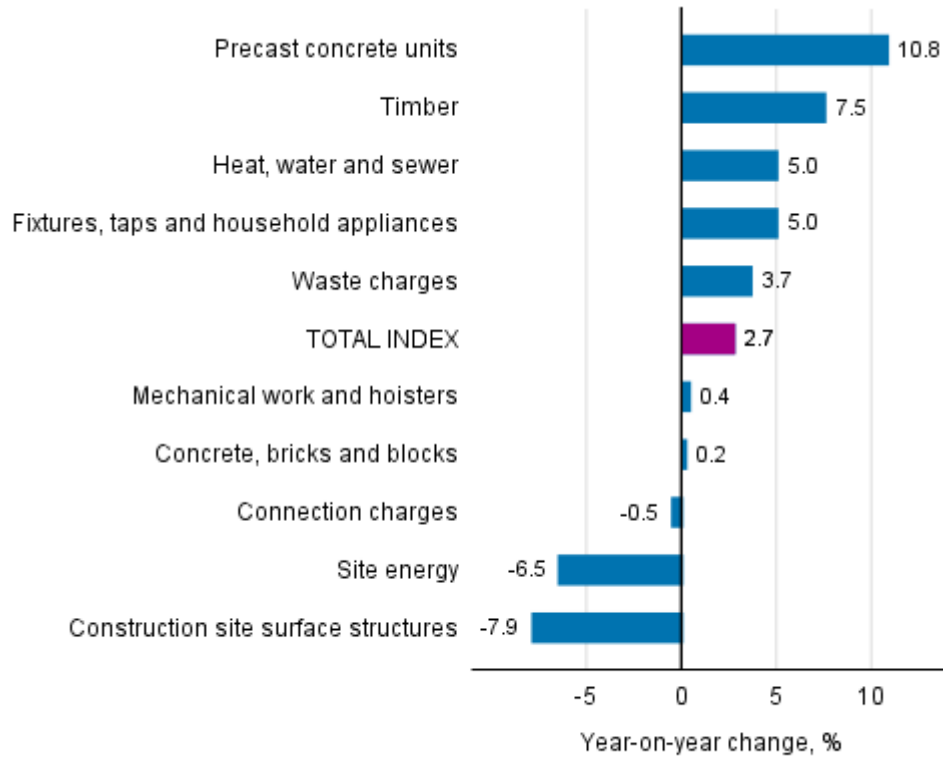

Appendix figures

Appendix figure 1. Input indices 2015=100, largest annual changes, per cent

Source: Statistics Finland