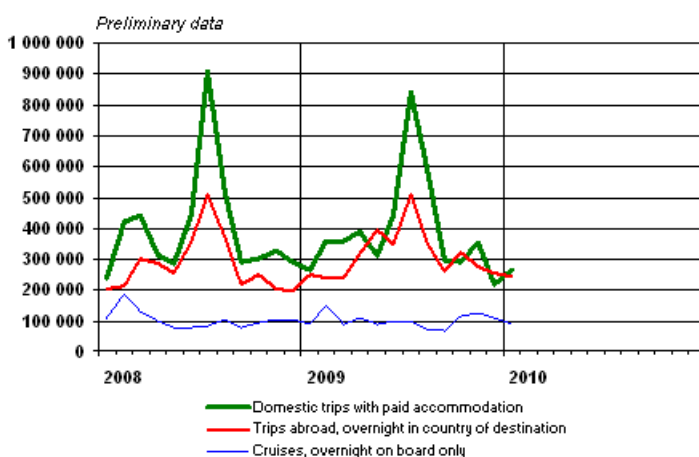

Finnish Travel

2010, January

January 2010 was quiet in Finnish tourism

In January Finnish residents made 329,000 overnight leisure trips abroad. In all, 243,000 of them included one or more overnights in the country of destination, fourteen per cent in Estonia and five per cent in Sweden. Most of the cruises including overnights on board only were to Sweden and Estonia. These preliminary data are based on Statistics Finland's Finnish Travel Survey for which 1,452 persons aged 15 to 74 permanently resident in Finland were interviewed in February.

Finnish residents made 1.5 million leisure trips in Finland. This is 4 per cent down on the corresponding period in the year before. Most of the trips, or 1.3 million, included free accommodation at one's own free-time residence, with relatives or friends or in some other type of free accommodation.

The final annual data on the Finnish Travel Survey are published on the homepage of the statistics in July following the statistical reference year. In addition, quarterly preliminary data are published in connection with the monthly publication Tourism Statistics (accommodation statistics) in six weeks from the end of the relevant quarter.

Finnish residents' leisure trips by month 2008–2010, preliminary data