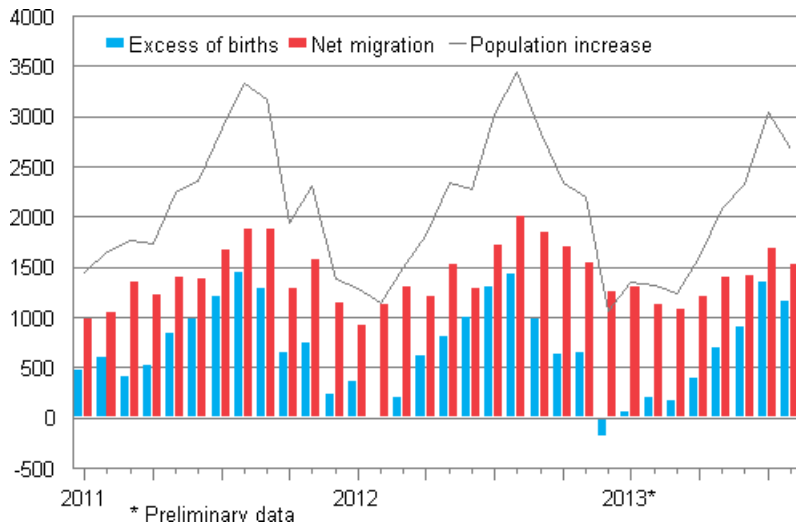

Preliminary population statistics

2013, August

Finland's preliminary population figure 5,442,322 at the end of August

According to Statistics Finland's preliminary data, Finland's population at the end of August was 5,442,322. Over the January to August period, Finland's population increased by 15,650 persons, which is 1,150 persons less than in the corresponding period of the year before. The main reason for the population increase was migration gain from abroad: the number of immigrants was 10,750 higher than that of emigrants. Natural population growth, or excess of births to deaths, was 4,900 persons.

Population increase by month 2011–2013*

According to the preliminary statistics for the January to August period, 19,350 persons immigrated to Finland from abroad and 8,650 persons emigrated from Finland. The number of immigrants was 1,000 lower and the number of emigrants was 600 lower than in the corresponding period of the previous year. In all, 5,750 of the immigrants and 6,100 of the emigrants were Finnish citizens.

During the January to August period 39,400 children were born, which is 1,000 children less than in the corresponding period of 2012. The number of deaths was 34,500, which is 200 lower than one year earlier.

According to the preliminary data, the number of inter-municipal migrations totalled 179,400 over the January to August period. Compared with the previous January to August period, the decrease was 6,750 migrations according to the municipal division of 2013.