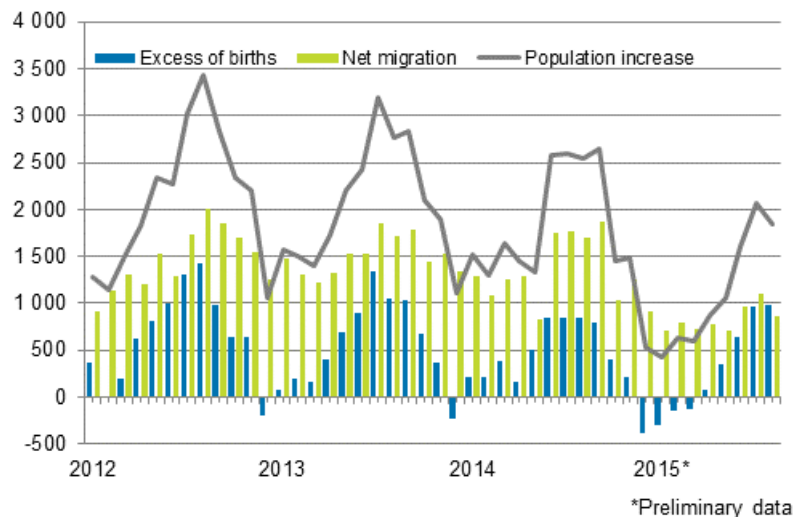

Preliminary population statistics

2015, August

Finland's preliminary population figure 5,480,840 at the end of August

Corrected on September 2015. The corrections are indicated in red.

According to Statistics Finland's preliminary data, Finland's population at the end of July was 5,480,840. Over the January to August period, Finland's population increased by 9,090 persons, which is 5 870 persons fewer than for the corresponding period of the year before. The main reason for the population increase was migration gain from abroad: the number of immigrants was 6,640 higher than that of emigrants. Natural population growth, or excess of births to deaths, was 2 450 persons.

Population increase by month 2012–2015*

According to the preliminary statistics for the January to August period, 16,190 persons immigrated to Finland from abroad and 9,560 persons emigrated from Finland. The number of immigrants was 4 750 lower and the number of emigrants 450 lower than in the corresponding period of the previous year. In all, 5,230 of the immigrants and 6,540 of the emigrants were Finnish citizens.

During the January to August period, 37,220 children were born, which is 1,560 children fewer than in the corresponding period of 2014. The number of deaths was 34,770, which is 10 higher than one year earlier.

According to the preliminary data, the number of inter-municipal migrations totalled 186,050 over the January to August period. Compared with the previous January to August period, the increase was 5,380 migrations according to the municipal division of 2015.