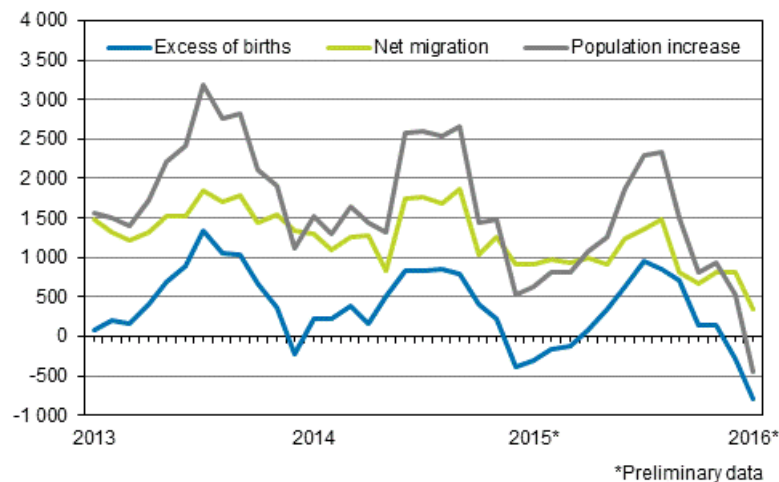

Preliminary population statistics

2016, January

Finland's population decreased in January

According to Statistics Finland's preliminary data, Finland's population was 5,486,168 at the end of January, having been 5,486,616 in December. Our country's population went down by 448 persons during January, which is the biggest monthly decrease in 23 years. The reason for the negative population increase was the excess of births, as the number of births was 796 lower than that of deaths. Migration gain from abroad was positive, since immigration exceeded emigration by 348.

Population increase by month 2013–2016*

During January, 4,389 children were born, which was 229 fewer than in the corresponding period in 2015. The number of deaths was 5,185, which is 264 higher than one year earlier. The monthly excess of births is lowest since the wars.

According to the preliminary statistics for January, 1,725 persons immigrated to Finland from abroad and 1,377 persons emigrated from Finland. The number of immigrants was 411 lower and the number of emigrants 163 higher than in the corresponding period of the previous year. In all, 606 of the immigrants and 1,011 of the emigrants were Finnish citizens.

According to the preliminary data, the number of inter-municipal migrations totalled 19,719 during January. Compared with the previous January, the decrease was 188 migrations according to the municipal division of 2016.