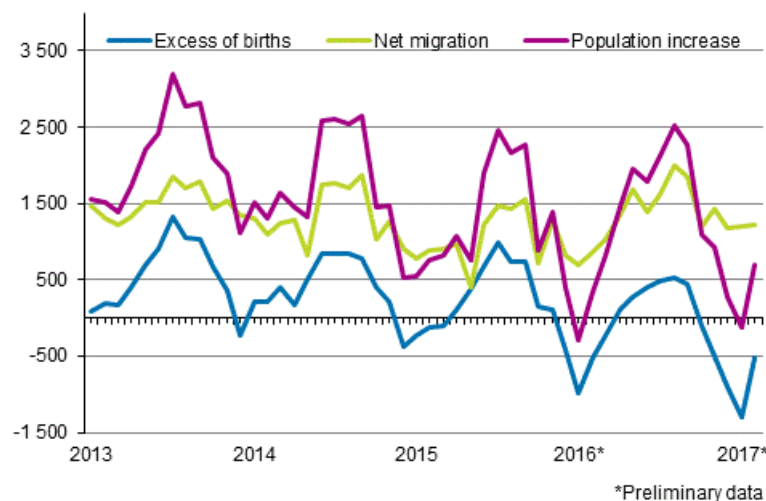

Preliminary population statistics

2017, February

Finland's preliminary population figure 5,503,879 at the end of February

New releases will not be produced on preliminary population statistics any more in 2017. Revised figures concerning 2017 will be released at a later date to be announced separately.

According to Statistics Finland's preliminary data, Finland's population was 5,503,879 at the end of February. Our country's population increased by 582 persons during January-February. The reason for the increase was migration gain from abroad, since immigration exceeded emigration by 2 404. The number of births was 1 822 lower than that of deaths.

Population increase by month 2013–2017*

During January-February, 7,955 children were born, which is 520 fewer than in the corresponding period in 2016. The number of deaths was 9,777, which is 198 less than one year earlier.

According to the preliminary statistics for February, 4,743 persons immigrated to Finland from abroad and 2,339 persons emigrated from Finland. The number of immigrants was 520 higher and the number of emigrants 332 lower than in the corresponding period of the previous year. In all, 1,072 of the immigrants and 1,613 of the emigrants were Finnish citizens.