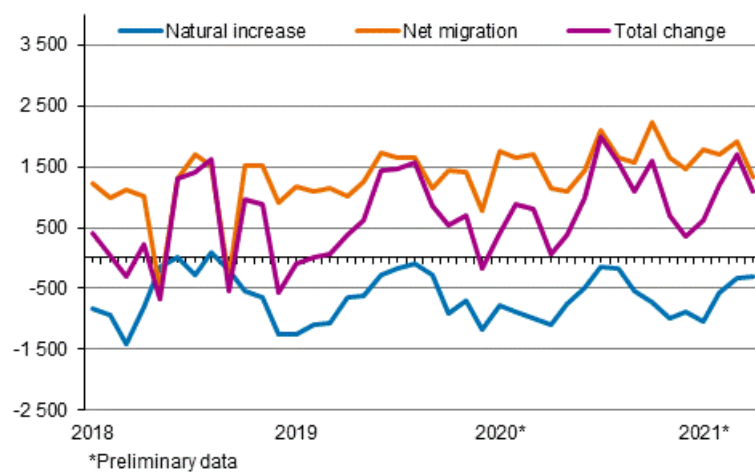

Preliminary population statistics

2021, April

Finland's preliminary population figure 5,538,424 at the end of April

According to Statistics Finland's preliminary data, Finland's population was 5,538,424 at the end of April. Our country's population increased by 4,631 persons during January-April. The reason for the increase was migration gain from abroad, since immigration exceeded emigration by 6,746. The number of births was 2,252 lower than that of deaths.

Population increase by month 2018–2021*

During January-April, 16,183 children were born, which is 986 higher than in the corresponding period in 2020. The number of deaths was 18,435, which is 523 lower than one year earlier.

According to the preliminary statistics for January-April, 9,789 persons immigrated to Finland from abroad and 3,043 persons emigrated from Finland. The number of immigrants was 60 lower and the number of emigrants 570 lower than in the corresponding period of the previous year. In all, 2,283 of the immigrants and 2,001 of the emigrants were Finnish citizens.